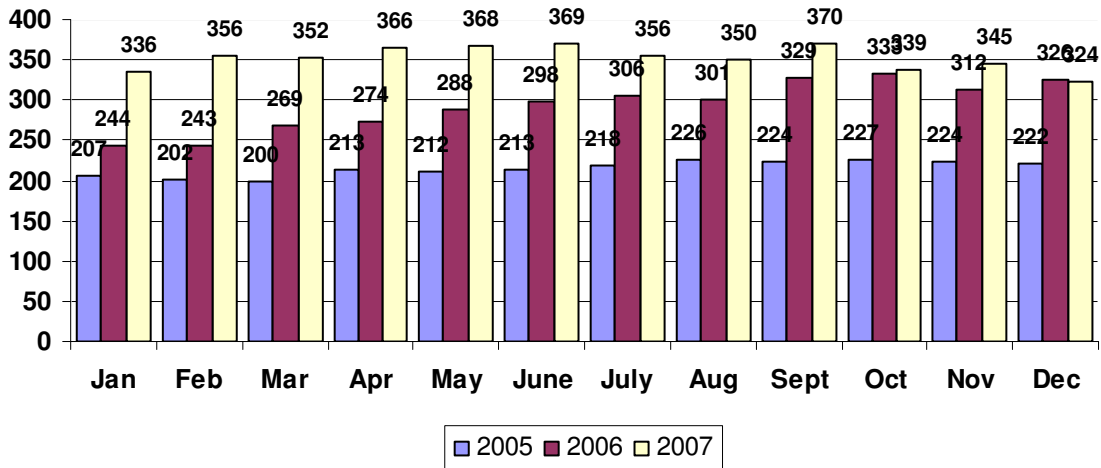

City of Red Deer - MLS - Average Price - SFD

WEINS WORLD real estate inc.

Ph: 403-343-8611/Fax: 403-342-7701
email: weinsworld@shaw.ca
website: www.weinsworldrealestate.ca