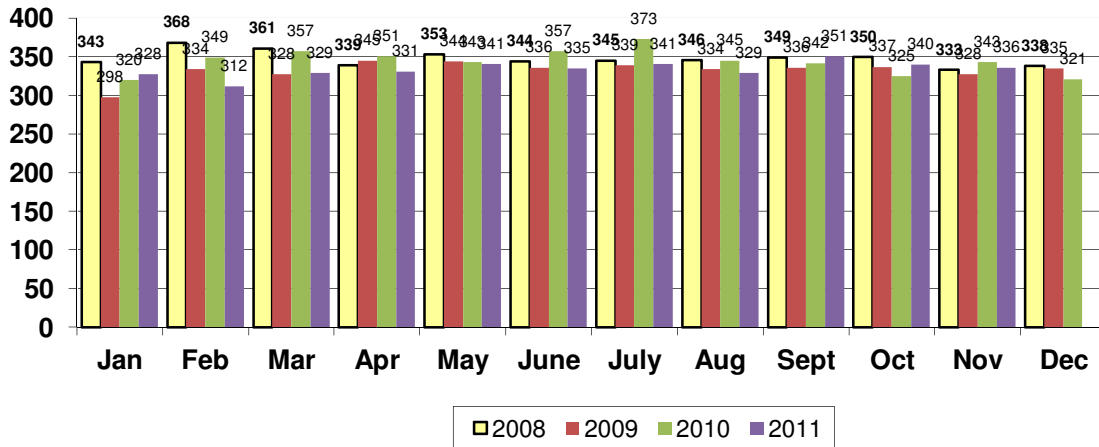

### City of Red Deer - MLS - Average Price - SFD